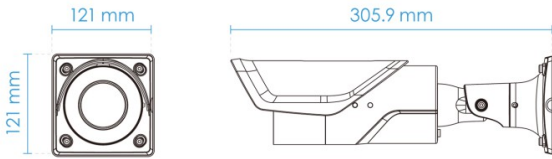

Compatible Accessories

Mounting Kits

Mounting Kits

Mounting Kits