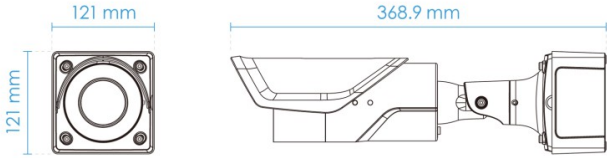

IB9365-HT-A(12-40mm)

w/ junction box

w/o junction box