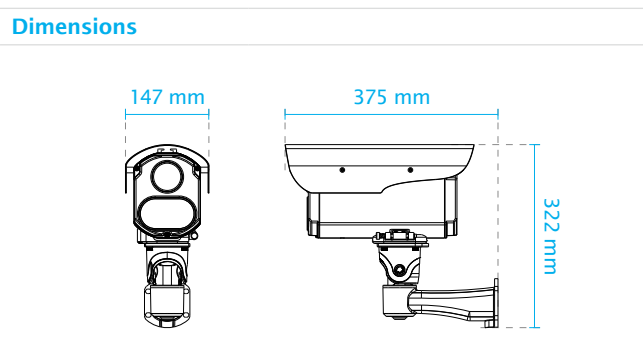

System Requirements	
Operating System	Microsoft Windows 10/8/7 Mac 10.12 (Chrome only)
Web Browser	Chrome 58.0 or above Internet Explorer 10/11
Other Players	VLC: 1.1.11 or above
Included Accessories	
Packing Contents	Wall mount bracket, screws, waterproof connectors, quick installation guide, alignment sticker, L-wrench, desiccant bags, I/O combo cable

Compatible Accessories

PoE Kit/Power Adapter

24VDC

60W UPoE