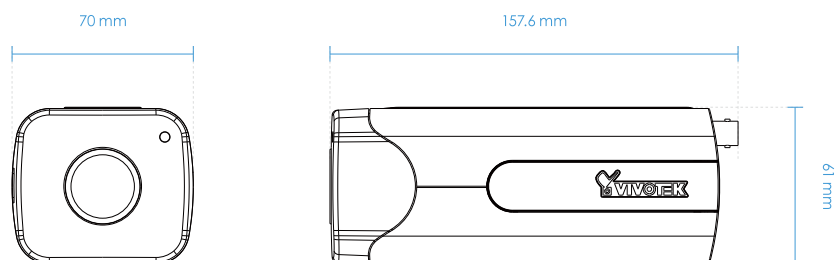

Dimensions