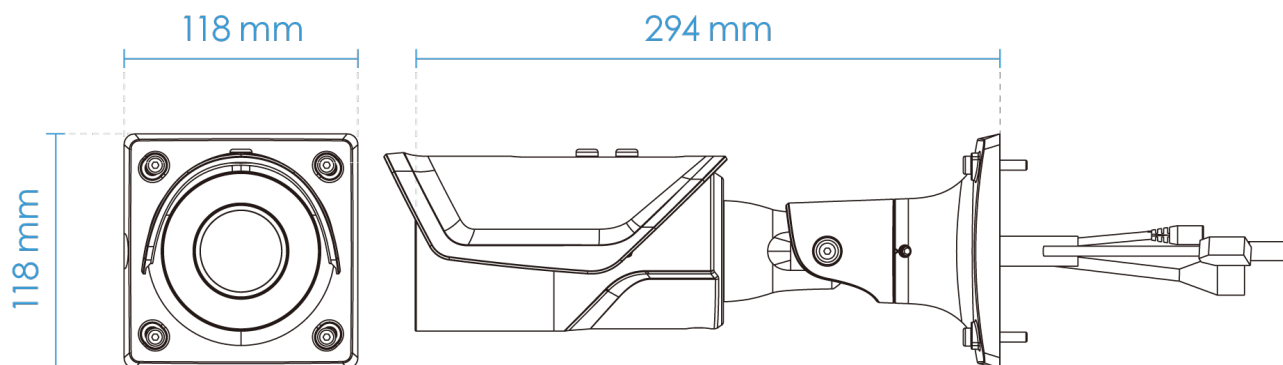

## General

Connectors	RJ-45 cable connector for 10/100Mbps Network/PoE connection Audio input Audio output DC 12V power input Digital input*1 Digital output*1
LED Indicator	System power and status indicator
Power Input	DC 12V IEEE 802.3at PoE Class 4
Power Consumption	Max. 24 W
Dimensions	294 x 118 x 118 mm
Weight	1,254 g
Casing	IP66, IP67, IK10 (Metal Housing)
Certifications	CE, LVD, FCC Class A, VCCI, C-Tick, UL
Operating Temperature	Starting Temperature: -40°C ~ 50°C (-40°F ~ 122°F) Working Temperature: -50°C ~ 50°C (-58°F ~ 122°F)
Humidity	90%
Warranty	36 months

## Dimensions