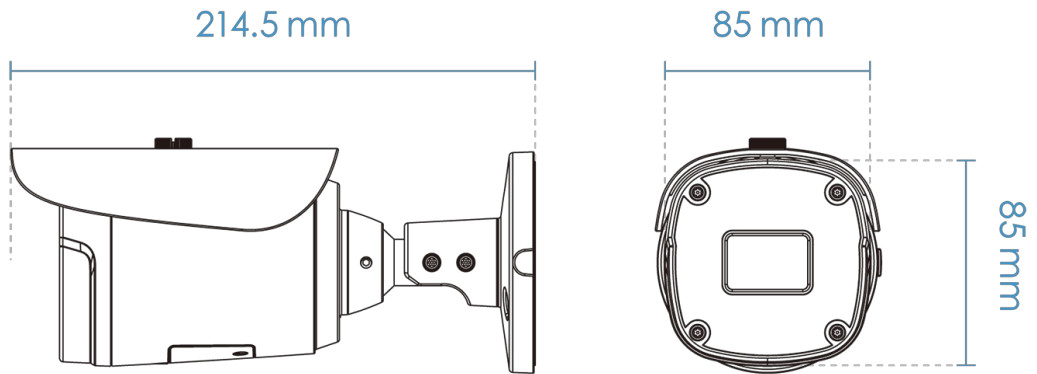

## Camera Features

Image Sensor	1/2.9" Progressive CMOS
Max. Resolution	1920x1080 (2MP)
Lens Type	Motorized, Vari-focal, Remote Focus
Focal Length	f= 2.8 ~ 12 mm
Aperture	F1.4 ~ F2.8
Auto-iris	Fixed iris
Field of View	93° ~ 32° (Horizontal) 50° ~ 18° (Vertical) 110° ~ 37° (Diagonal)
Shutter Time	1/5 sec. to 1/32,000 sec.
WDR Technology	WDR Pro
Day/Night	Yes
Removable IR-cut Filter	Yes
IR Illuminators	Built-in IR illuminators, effective up to 30 meters with Smart IR, IR LED*2
Minimum Illumination	0.055 lux @ F1.4 (Color) <0.005 lux @ F1.4 (B/W) 0 lux with IR illumination on
Tilt Range	90°
Rotation Range	180°
Pan/Tilt/Zoom Functionalities	ePTZ: 48x digital zoom (4x on IE plug-in, 12x built-in)
Storage	Seamless Recording to MicroSD/SDHC/SDXC card and recording to network-attached storage (NAS)
Built-in Installation Aids	Remote focus, remote zoom

## Video

Video Compression	H.265, H.264, MJPEG
Maximum Frame Rate	30 fps @ 1920x1080
Maximum Streams	3 video streams (Up to 8 configurable profiles)
S/N Ratio	68 dB
Dynamic Range	120 dB
Video Streaming	Adjustable resolution, quality and bitrate, Smart Stream III
Image Settings	General settings: video title and time stamp overlay, video orientation (flip, mirror, rotation), day/night settings; Illuminators: illuminators, anti-overexposure; Image settings: white balance, image adjustment (brightness, contrast, saturation, sharpness, gamma curve), defog, 3DNR; Exposure: BLC, HLC, exposure control (exposure level, exposure time, gain control), AE speed adjustment, WDR; Privacy mask; Scheduled profile setting

## Dimensions