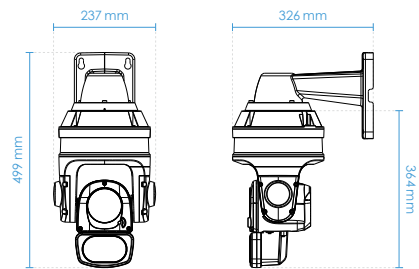

Event Action	Event notification via audio clip, digital output, email, HTTP, FTP, NAS server, SD card, push notification File upload via email, HTTP, FTP, NAS server, SD card	Operating Temperature	Starting Temperature: -40°C ~ 55°C (-40°F ~ 131°F) Working Temperature: -40°C ~ 55°C (-40°F ~ 131°F)
General		Humidity	98% RH (non-condensing)
Connectors	RJ-45 cable connector for 10/100/1000Mbps Network/PoE connection Audio line input Audio line output AC/DC 24V power input Digital input *4 Digital output *2 RS-485 (Pelco D, Baud rate 2400)* 1	Warranty	36 months
LED Indicator	System power and status indicator	System Requirements	
Power Input	AC 24V, DC 24V, PoH/PoE (95W) (Simultaneous Power Redundancy Supported)	Operating System	Microsoft Windows 10/8/7 Mac 10.12 (Chrome only)
Power Consumption	PoH/PoE (95W): Max. 70 W (Heater on, IR on) Max. 51 W (Heater off, IR on) AC/DC 24V: Max. 63 W (Heater on, IR on) Max. 45 W (Heater off, IR on)	Web Browser	Chrome 58.0 or above Internet Explorer 10/11
Dimensions	237 x 364 mm	Other Players	VLC: 1.1.11 or above
Weight	7.1 kg (with bracket) 5.7 kg (without bracket)	Included Accessories	
Certifications	EMC: CE, LVD, FCC Class A, VCCI; Safety: UL; Environment: IK10, IP66, NEMA 4X	Packing Contents Wall mount bracket, I/O cable, screws, waterproof connectors, terminal blocks, quick installation guide, alignment sticker, ground wire, T25 star driver, desiccant bags	
Safety Certifications	CE, FCC Class A, VCCI, C-Tick, UL	Dimensions	

Compatible Accessories

Mounting Kits		Others		
 AM-220 Wall Mount Bracket (standard package)	 AM-529 Mounting Adapter	 AJ-001 USB Joystick	 AJ-002 USB Joystick	 AO-007 I/O Combo Cable
Cabinet				
 AT-CAS-001 Cabinet for Speed Dome	 AT-CAB-002 Cabinet for HLG Power Supply	 AT-SUN-002 Sunshield	 AT-SWH-000 Power Safety Kit	
PoE Kit/Power Adapter				
24VDC	24VAC			
 HLG-120H-24 Industrial 24VDC/120W Power Supply, IP67	 AA-351 Outdoor Power Box, 24VAC/144W, IP67, IK10	 AA-352 Outdoor Power Box, 24VAC/144W, IP67, IK10